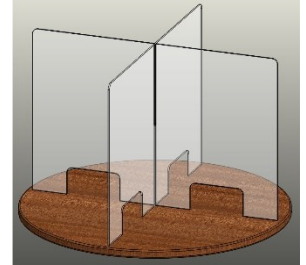

Germ Shield - Work Space Dividers

**Tabletop X-Guard
Without Partition
Slots**

**Tabletop X-Guard
With Partition
Slots**

**Tabletop Multi-
Pocket Guard
With Partition
Slots**

**Tabletop Multi-
Pocket Guard
Without Partition
Slots**

**Tabletop Fixed
Mount Guard**

**Freestanding
Portable Tabletop
Guard**

**Edge Mounted
Guards**

Trifold Barrier

- All can be customized to any size
- Great idea for employee / student safety and peace of mind
- For use in schools, work stations, factories, conference/meeting rooms, reception areas
- Please contact us @ sales@swemco.com if you have any questions or would like to request a quote