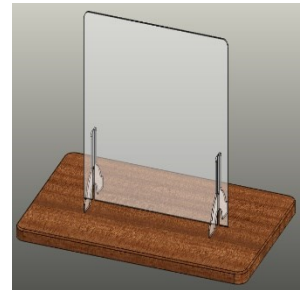

Germ Shield - Work Space Dividers

**Tabletop X-Guard
Without Partition
Slots**

**Tabletop X-Guard
With Partition
Slots**

**Tabletop Multi-
Pocket Guard
With Partition
Slots**

**Tabletop Multi-
Pocket Guard
Without Partition
Slots**

**Tabletop Fixed
Mount Guard**

**Freestanding
Portable Tabletop
Guard**

**Edge Mounted
Guards**

Trifold Barrier

- All can be customized to any size
- Great idea for employee / student safety and peace of mind
- For use in schools, work stations, factories, conference/meeting rooms, reception areas
- Please contact us @ sales@swemco.com if you have any questions or would like to request a quote