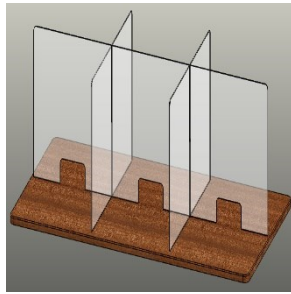

Germ Shield - Work Space Dividers

**Tabletop X-Guard
Without Partition
Slots**

**Tabletop X-Guard
With Partition
Slots**

**Tabletop Multi-
Pocket Guard
With Partition
Slots**

**Tabletop Multi-
Pocket Guard
Without Partition
Slots**

**Tabletop Fixed
Mount Guard**

**Freestanding
Portable Tabletop
Guard**

**Edge Mounted
Guards**

Trifold Barrier

- All can be customized to any size
- Great idea for employee / student safety and peace of mind
- For use in schools, work stations, factories, conference/meeting rooms, reception areas
- Please contact us @ sales@swemco.com if you have any questions or would like to request a quote