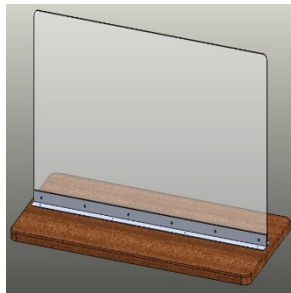

Germ Shield - Work Space Dividers

**Tabletop X-Guard
Without Partition
Slots**

**Tabletop X-Guard
With Partition
Slots**

**Tabletop Multi-
Pocket Guard
With Partition
Slots**

**Tabletop Multi-
Pocket Guard
Without Partition
Slots**

**Tabletop Fixed
Mount Guard**

**Freestanding
Portable Tabletop
Guard**

**Edge Mounted
Guards**

Trifold Barrier

- All can be customized to any size
- Great idea for employee / student safety and peace of mind
- For use in schools, work stations, factories, conference/meeting rooms, reception areas
- Please contact us @ sales@swemco.com if you have any questions or would like to request a quote