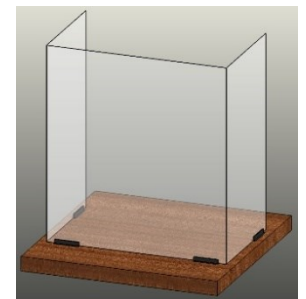

Germ Shield - Work Space Dividers

**Tabletop X-Guard
Without Partition
Slots**

**Tabletop X-Guard
With Partition
Slots**

**Tabletop Multi-
Pocket Guard
With Partition
Slots**

**Tabletop Multi-
Pocket Guard
Without Partition
Slots**

**Tabletop Fixed
Mount Guard**

**Freestanding
Portable Tabletop
Guard**

**Edge Mounted
Guards**

Trifold Barrier

- All can be customized to any size
- Great idea for employee / student safety and peace of mind
- For use in schools, work stations, factories, conference/meeting rooms, reception areas
- Please contact us @ sales@swemco.com if you have any questions or would like to request a quote