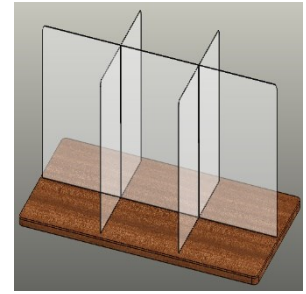

Germ Shield - Work Space Dividers

**Tabletop X-Guard
Without Partition
Slots**

**Tabletop X-Guard
With Partition
Slots**

**Tabletop Multi-
Pocket Guard
With Partition
Slots**

**Tabletop Multi-
Pocket Guard
Without Partition
Slots**

**Tabletop Fixed
Mount Guard**

**Freestanding
Portable Tabletop
Guard**

**Edge Mounted
Guards**

Trifold Barrier

- All can be customized to any size
- Great idea for employee / student safety and peace of mind
- For use in schools, work stations, factories, conference/meeting rooms, reception areas
- Please contact us @ sales@swemco.com if you have any questions or would like to request a quote