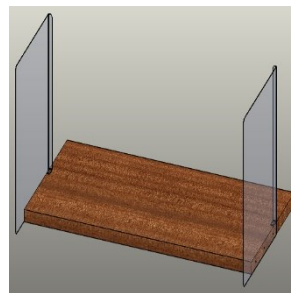

Germ Shield - Work Space Dividers

**Tabletop X-Guard
Without Partition
Slots**

**Tabletop X-Guard
With Partition
Slots**

**Tabletop Multi-
Pocket Guard
With Partition
Slots**

**Tabletop Multi-
Pocket Guard
Without Partition
Slots**

**Tabletop Fixed
Mount Guard**

**Freestanding
Portable Tabletop
Guard**

**Edge Mounted
Guards**

Trifold Barrier

- All can be customized to any size
- Great idea for employee / student safety and peace of mind
- For use in schools, work stations, factories, conference/meeting rooms, reception areas
- Please contact us @ sales@swemco.com if you have any questions or would like to request a quote