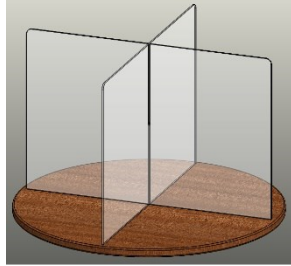

Germ Shield - Work Space Dividers

**Tabletop X-Guard
Without Partition
Slots**

**Tabletop X-Guard
With Partition
Slots**

**Tabletop Multi-
Pocket Guard
With Partition
Slots**

**Tabletop Multi-
Pocket Guard
Without Partition
Slots**

**Tabletop Fixed
Mount Guard**

**Freestanding
Portable Tabletop
Guard**

**Edge Mounted
Guards**

Trifold Barrier

- All can be customized to any size
- Great idea for employee / student safety and peace of mind
- For use in schools, work stations, factories, conference/meeting rooms, reception areas
- Please contact us @ sales@swemco.com if you have any questions or would like to request a quote